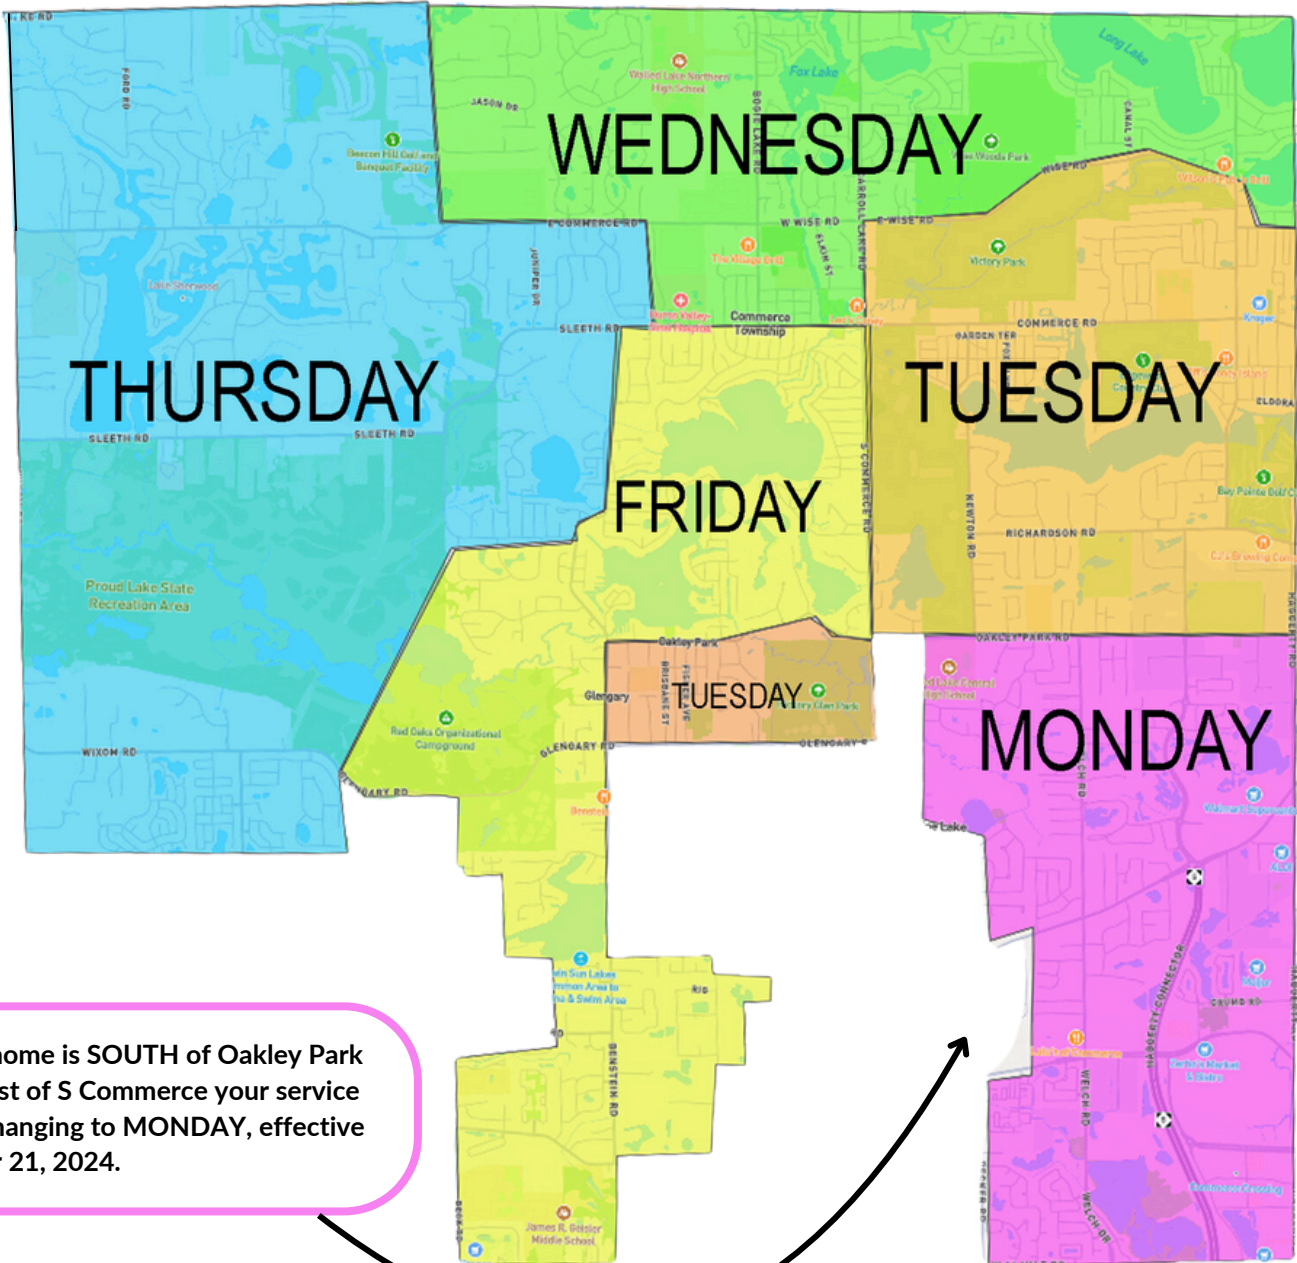

Commerce Township Service Map

ATTENTION: This new schedule goes into effect October 21, 2024

If your service day falls on or after a holiday, your service will be delayed one day later.
If the holiday falls on a weekend, there is no change in the regular schedule.