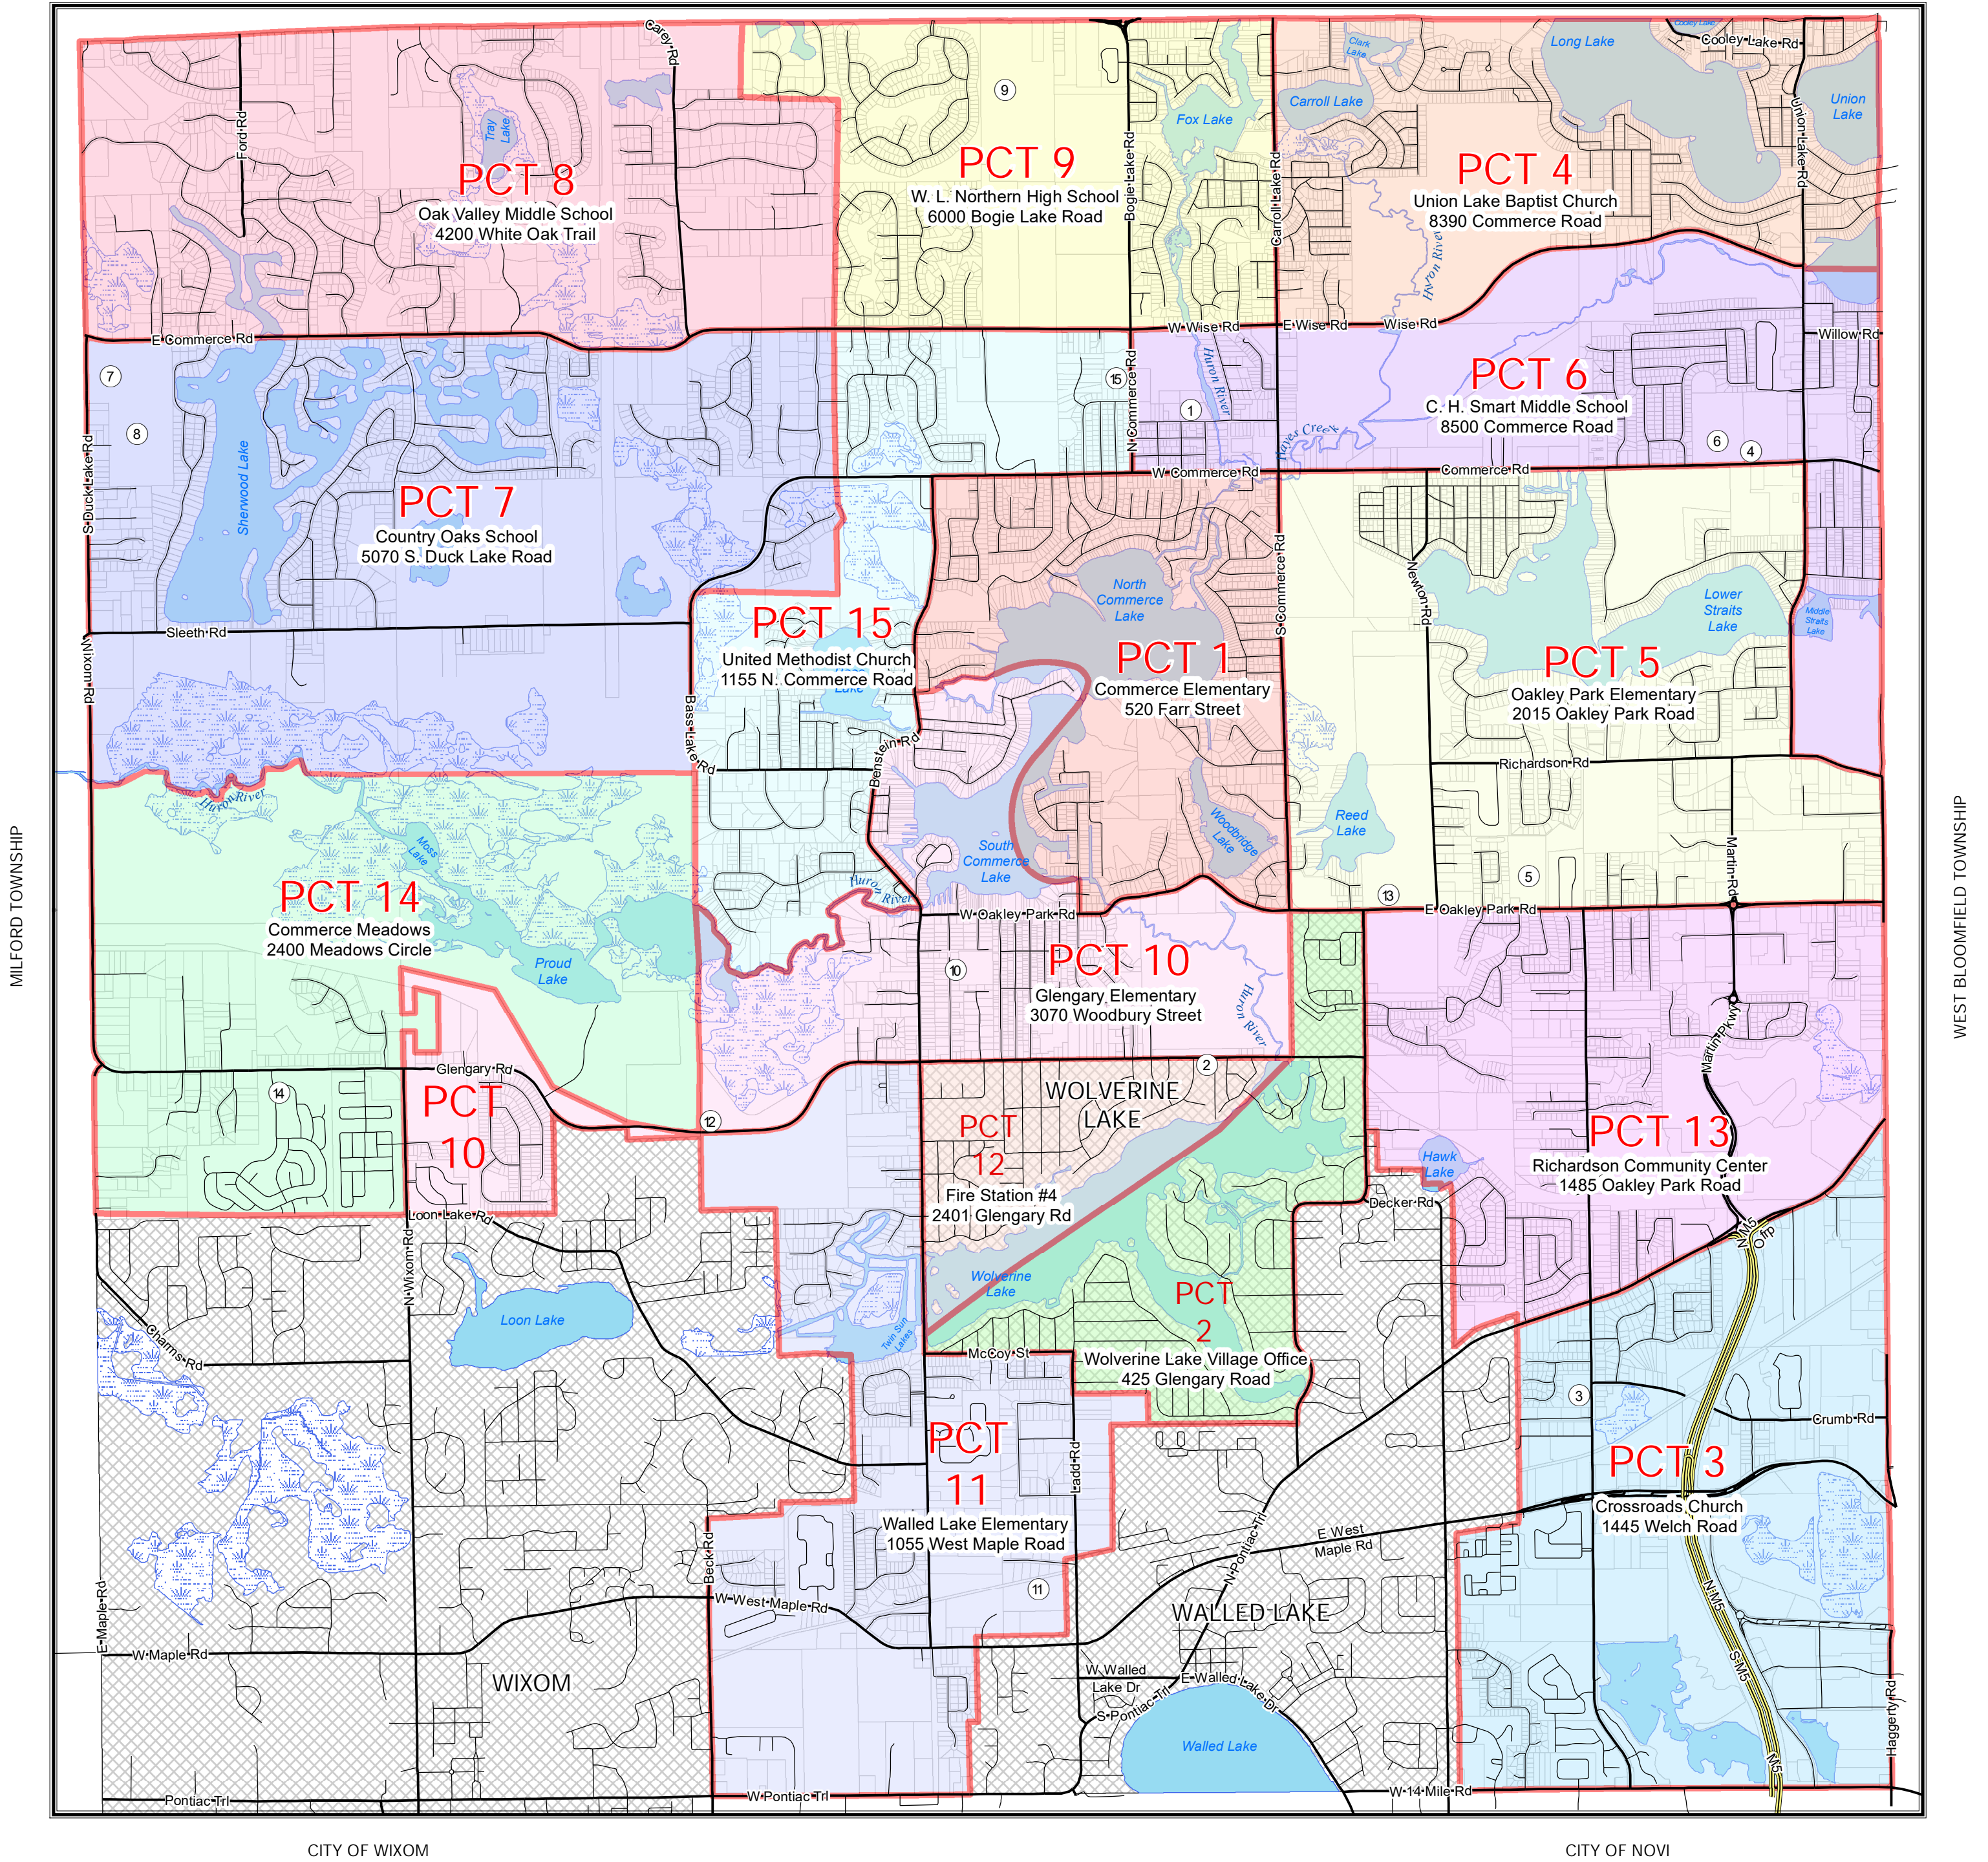

# Charter Township of Commerce

## Voting Precincts and Polling Locations

### Oakland County, Michigan

WHITE LAKE TOWNSHIP

①	Polling Locations	<span style="border: 2px solid red; display: inline-block; width: 15px; height: 10px;"></span>	Voting Precincts
—	Roads	<span style="display: inline-block; width: 15px; height: 10px; background-color: lightblue;"></span>	Lakes
—	Major	<span style="display: inline-block; width: 15px; height: 10px; background-color: lightblue; border: 1px solid blue;"></span>	Wetlands
—	Minor	<span style="display: inline-block; width: 15px; height: 10px; border: 1px solid black;"></span>	Tax Parcels
—	State		