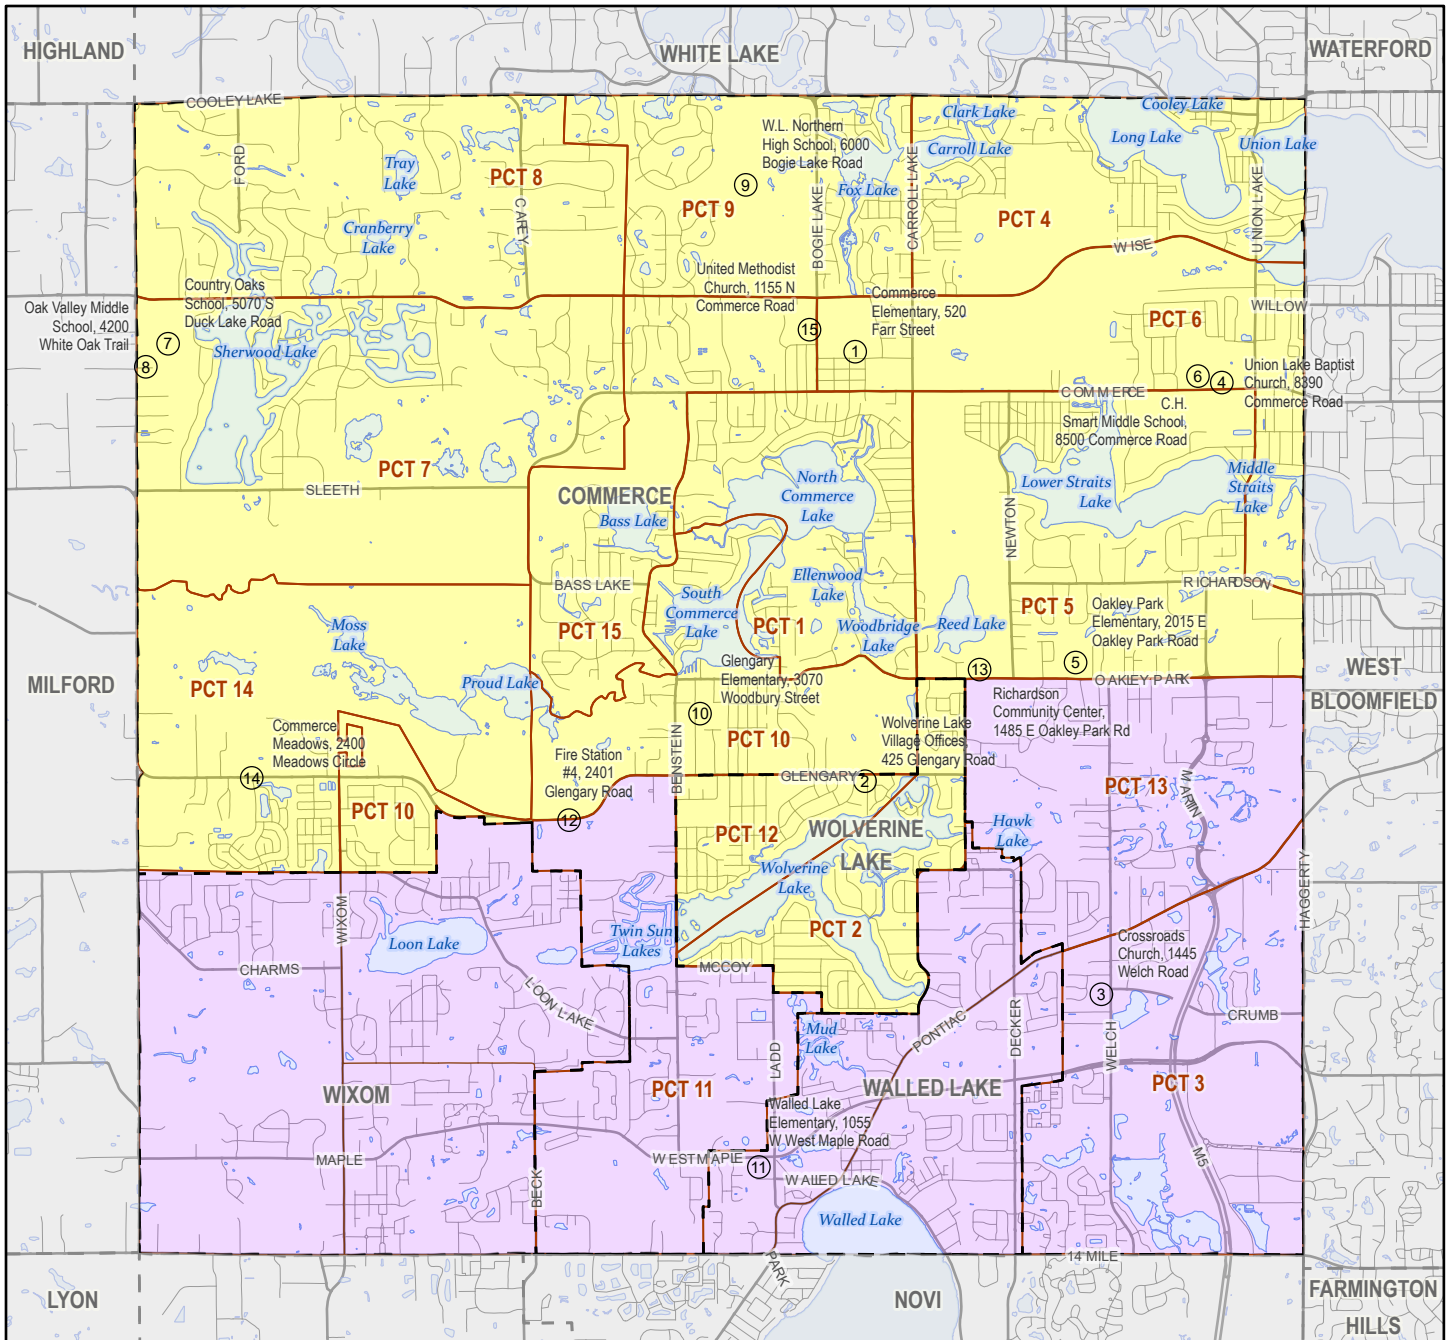

**COUNTY COMMISSIONER
CHARTER TOWNSHIP OF COMMERCE
VOTING PRECINCTS AND POLLING LOCATIONS
OAKLAND COUNTY, MICHIGAN**

Data Source: Redistricting Boundaries: Commerce Township. Lakes and Roads: Access Oakland.

- | | | |
|----------------|------------------|--------------|
| ○ | Polling Stations | Roads |
| ■ (Yellow) | District 12 | — Major |
| ■ (Purple) | District 14 | — Minor |
| ■ (Light Blue) | Lakes | — State |